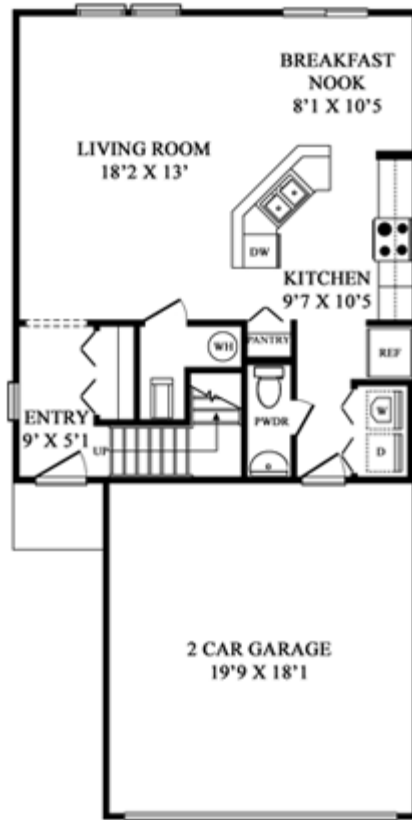

FIRST FLOOR PLAN

- High Efficiency Furnace
- White Painted Trim And Doors

SELECTED FEATURES FOR THIS HOME:

- Water Line Icemaker
- Fan R/I-All 2nd Fl Brs Or Loft
- Landscape Package Americana
- 10'x10' Concrete Patio