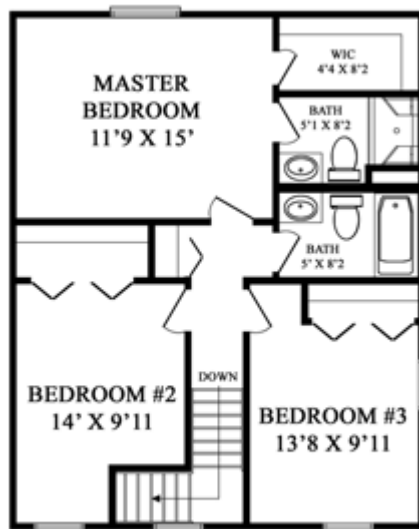

Total Price: \$126,400

Approx Move-In: TBD

Community: [SUSSEX PLACE](#)

Phase: 01

Lot: SS05901

BRIGHTON 'G' ELEVATION MODEL DETAIL

Square Feet from: 1392

Standard Bedrooms: 3

Standard Bathrooms: 2

Garage Area: 374 square feet

[CLICK HERE TO CONTACT US ABOUT THIS HOME](#)

FLOOR PLANS:

SECOND FLOOR:

SECOND FLOOR PLAN

FIRST FLOOR:

SALESPERSON INFORMATION