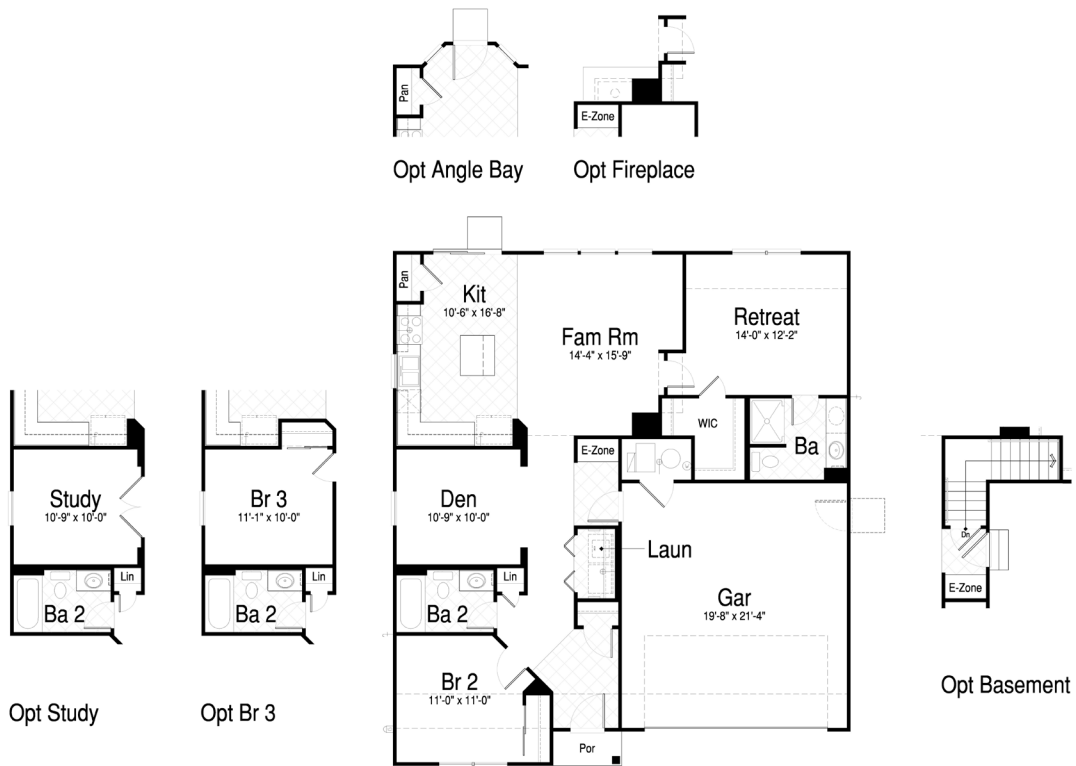

eCO series

exclusively by M/I Homes

THE ANTRIM

1264 sq. ft.

ELEVATION A

floor plan

Main Floor Plan

eCO series